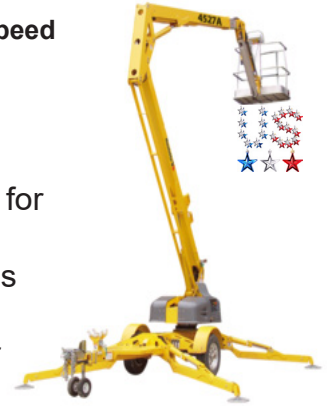

An elevating work platform with steel guard rails.

25' .. **\$150** per Day  
           **\$400** per Week  
 32' .. **\$220** per Day  
           **\$480** per Week

Drives easily through most commercial doorways.

(13-000, 13-005)

**Towable Boom Lift**

More Control · More Rigidity · More Speed

**\$300** per Day  
**\$1000** per Week

Hydraulic auto-leveling outriggers for faster and easier set up. 65 MPH rated tow speed. Platform controls with one-hand operation or boom functions. Standard air and water lines to platform.